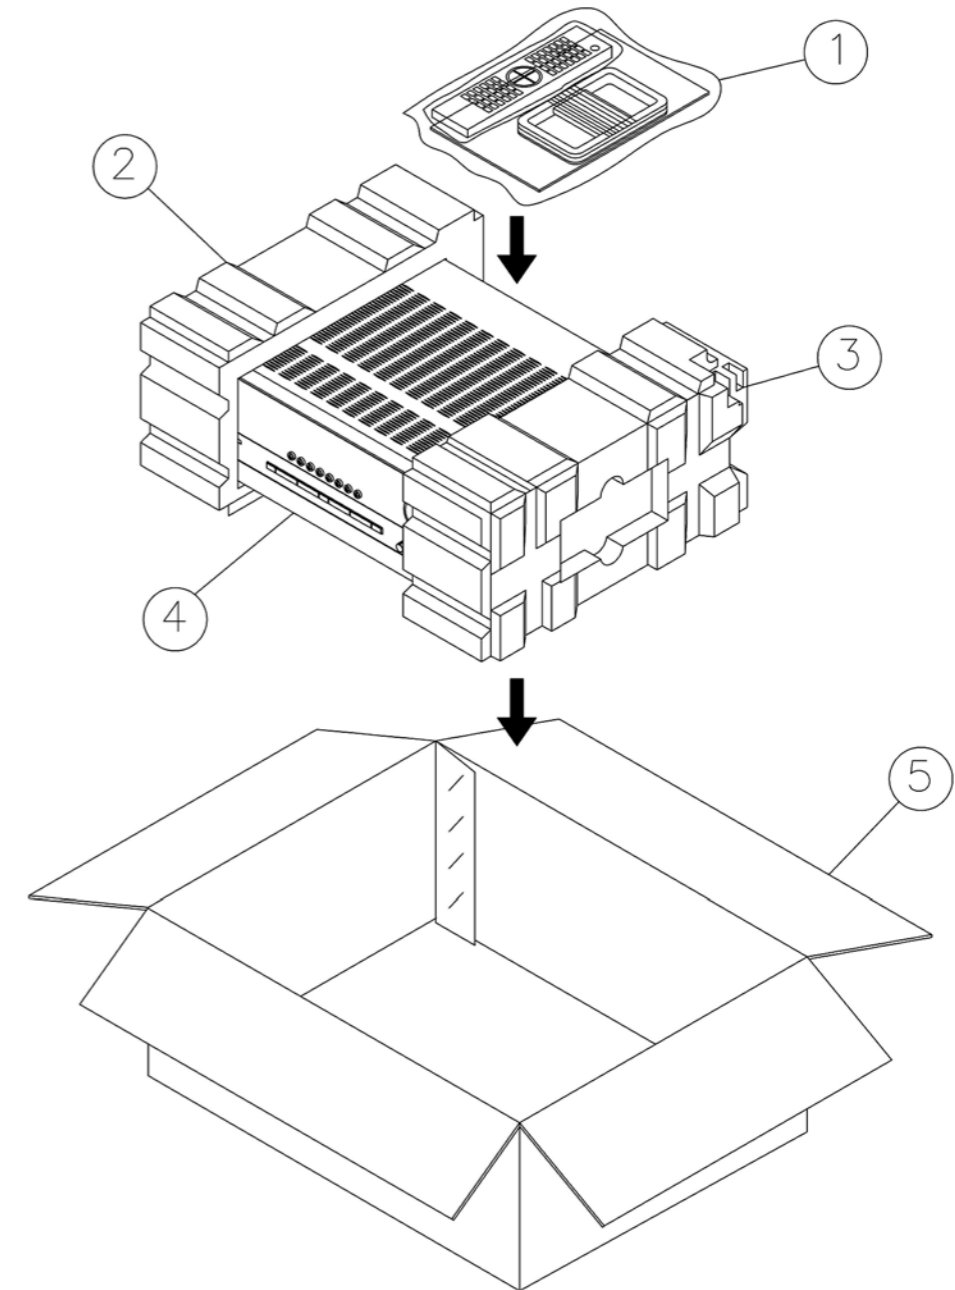

JACK+RCA CABLE

FRONT COVER ASSY

NO	DESCRIPTION	PARTS NO.	Qty
1	POLY BAG		1
2	CARD WARRANTY	CQE1A172X	1
3	AM LOOP ANTENNA ASS'Y	CSA3A012Z	1
4	BATTERY		2
5	REMOCON TRANSMITTER ASS'Y	CARTHK3385	1
6	INSTRUCTION MANUAL	Visit Website www.harmanardon.com	1
7	FM 1 POLE ANT (UL)	CSA1A019Z	1
8	JACK+RCA CABLE	CJS9L006Z	1
9	FRONT COVER ASSY		1

Package Drawing

HK3385

NO	DESCRIPTION	PART NO.	Qty
1	INSTRUCTION MANUAL ASS'Y		1
2	SNOW PAD (L)	CPS4A564	1
3	SNOW PAD (R)	CPS4A565	1
4	HK 3385 STEREO RECEIVER	HK 3385	1
5	OUTER CARTON	CPG1A743T	1