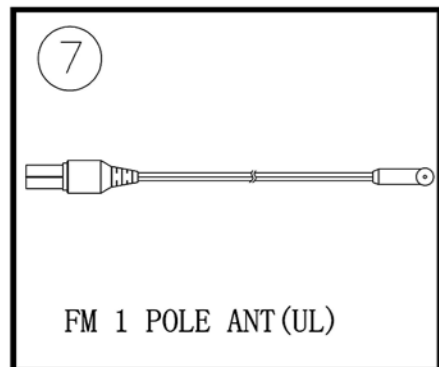

Instruction manual ass'y - Accessories

POLY BAG

CARD WARRANTY

AM LOOP ANTENNA ASS'Y

BATTERY

REMOCON TRANSMITTER ASS'Y

INSTRUCTION MANUAL

FM 1 POLE ANT (UL)

JACK+RCA CABLE

FRONT COVER ASSY

NO	DESCRIPTION	PARTS NO.	Qty
1	POLY BAG		1
2	CARD WARRANTY	CQE1A172X	1
3	AM LOOP ANTENNA ASS'Y	CSA3A012Z	1
4	BATTERY		2
5	REMOCON TRANSMITTER ASS'Y	CARTHK3385	1
6	INSTRUCTION MANUAL	Visit Website www.harmanardon.com	1
7	FM 1 POLE ANT (UL)	CSA1A019Z	1
8	JACK+RCA CABLE	CJS9L006Z	1
9	FRONT COVER ASSY		1